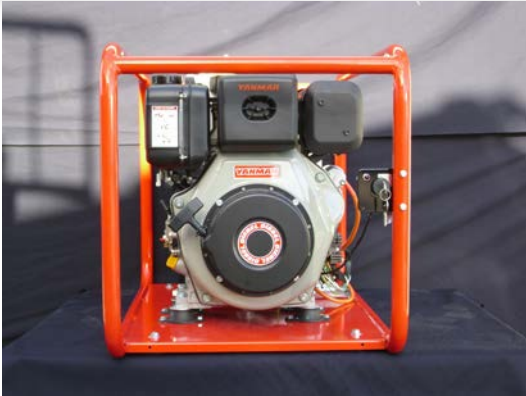

Genelite

GYD2000E

PORTABLE POWER

YANMAR
diesel

meccalte spa

Technical

Model	GYD2000E
Type	Portable
Speed	3000 RPM
Phase/Voltage	1/240
Frequency	50 Hz
Max power kW	2.0kW
Maximum Output	0.8PF
Noise Level (dBA @ 7m) Frame	80 Small Roll Frame

Engine

Manufacturer	Yanmar
Engine Model	L48 AE-DEG
Type	O.H.V.
Starting	Hand & Electric Start
Fuel	Diesel
Run Time	3.12 hr @ 100%, 4.1hrs @75%
Tank Capacity	2.5 L
HP 3000 rpm cont	3.8 HP
Cubic Capacity	296 Cm3
Oil Capacity	1.1 L

Dimensions & Weight

Length	67 Cm
Width	44 Cm
Height	48 Cm
Weight	54 Kg

Options

Outlets	Weather protected IP33 & Weatherproof IP66
Protection	RCD/ELCB IP30 or IP66
Wheel kits	Two wheel or four wheel
Alternators	Oversized, Single or Three Phase