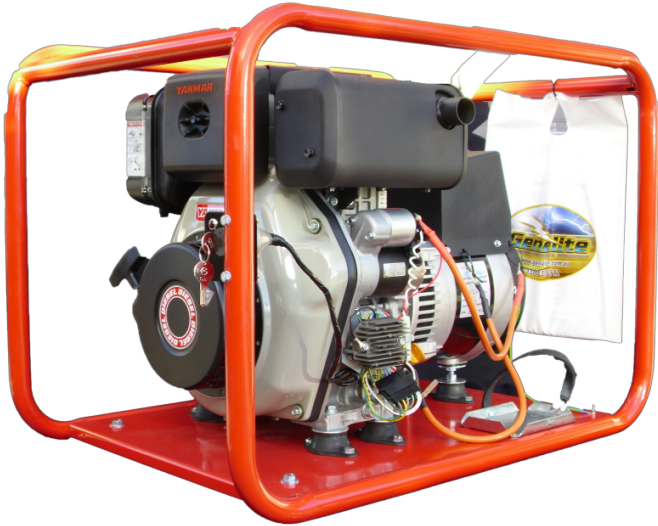

GYD5000E 6.5kVA YANMAR

6.5kVA
YANMAR
GYD5000E

ENGINE

MANUFACTURER	Yanmar
ENGINE MODEL	L100 AE-DEG
TYPE & CYLINDER	O.H.V. Single Cylinder
STARTING	Recoil & Electric Start
RUN TIME	2.8hr @ 100%, 3.6hr @ 75% load
FUEL	Diesel
CUBIC CAPACITY	406 cm ³
HP 3000 RPM CONT	8.8HP
OIL CAPACITY	1.65L

TECHNICAL

MODEL	GYD5000E
TYPE	Portable
FREQUENCY	50Hz
PHASE/VOLTAGE	1/240

SPEED	POWER		NOISE LEVEL	FUEL CAPACITY	CONTINUOUS OUTPUT
	Max Power		dBA @7m see *1		
	kW	kVA	dBA		
3000RPM	5	6.5	80	5.5L	6.5kVA

ADDITIONAL INFO

OUTLETS	10amp + 15amp switched with thermal overload
FRAME	Heavy duty extra large roll frame

DIMENSIONS

LENGTH	85cm
WIDTH	55cm
HEIGHT	60cm
WEIGHT	96kg

ALTERNATOR

ALTERNATOR BRAND	Mecc Alte
TYPE	Brushless
HARMONIC DISTORTION	Less than 5%
INSULATION CLASS	Class H

OPTIONS

- Hire Spec: 2xIP56 rated outlets, circuit breaker & RCD protection.
- Mine Spec Upgrade
- 2 or 4 wheel kit
- Long Range Tank